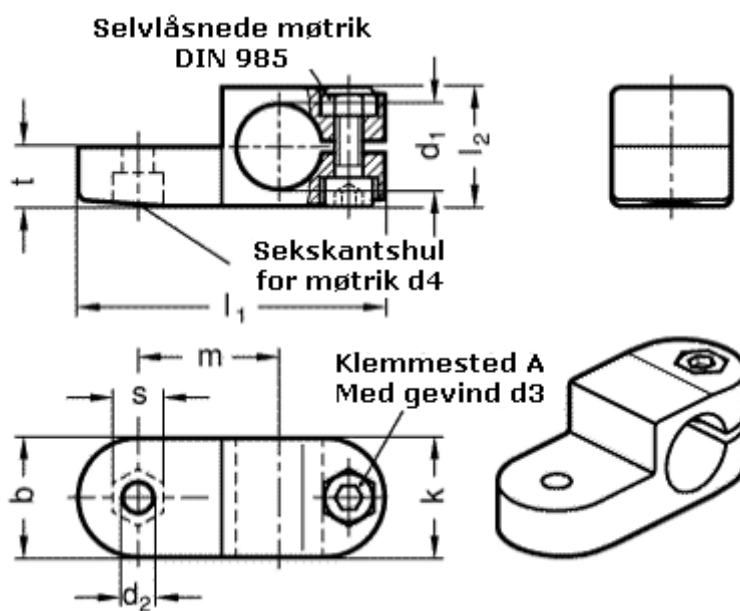

Article number: 20277B162SW

Description: E+G Swivel clamp connector
GN277-B16-2-SW

Measures

b = 25	m = 29.5
d1 = B16	s = 10
d2 = 6.5	t = 12.5
d3 = M 6	
d4 = M 6	
k = 25	
l1 = 64	
l2 = 25	